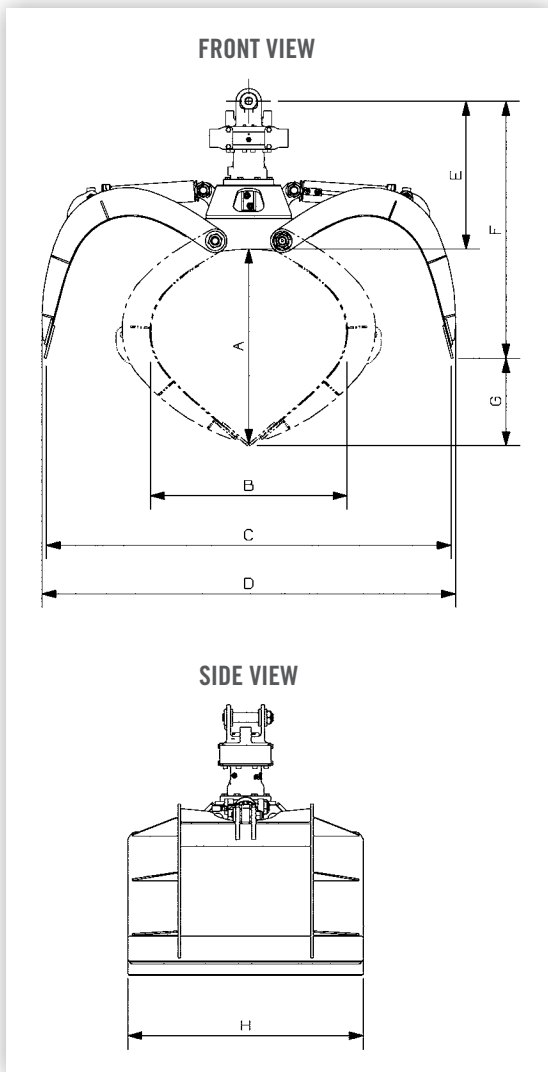

TECHNICAL SPECIFICATIONS FOR WASTE COLLECTION GRAPPLES

Dimensions A thru H are in inches		030W	045W	060W
MODEL				
Capacity (when tip to tip) cubic yards		0.40	0.50	0.80
Area (when tip to tip) square feet		3.2	5.8	8.0
A		24 1/4	34 3/4	38 7/8
B		14 7/8	35	42 5/8
C		54 3/8	72 3/8	75 5/8
D		61 1/2	73 7/8	80
E with rotator model	9150		28 5/8	28 5/8
	RT-252	25 1/4	26 1/4	26 1/4
F with rotator model	9150		48 1/8	52 5/8
	RT-252	41 3/4	45 3/4	50 3/8
G		9 3/4	15 5/8	15 1/8
H		42 3/4	42	60
Weight (lb) with rotator model	9150		1105	1445
	RT-252	920	1155	1495
Rotator, lifting capacity (lb)	9150		18 000	
	RT-252		25 000	
Cylinders				
<ul style="list-style-type: none"> • Bolt-on cylinder heads for cost effective maintenance. • Lock valve, standard on 030W model. 				